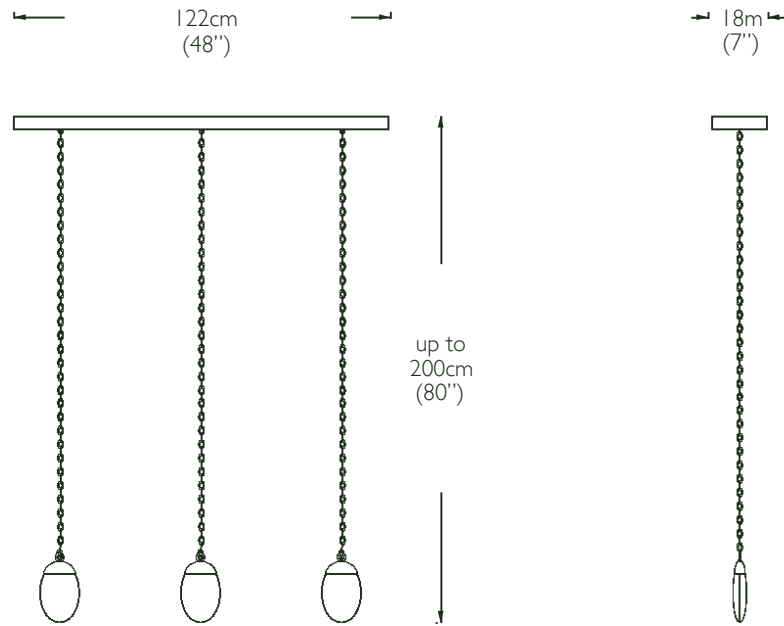

OCHRE

linear 3:

canopy size - 122cm w x 18cm d x 5.5cm h (48" w x 7" d x 2" h)

pebble - 12.5cm w x 5cm d x 21cm h
(5" w x 2" d x 8" h)

overall height provided - up to 200cm (80"), to be specified (US only)

light source:

6x LED total, each 1W, 2700K, approx 80 lumens,
dimnable

wiring:

antique brass and blackened nickel finish - brown twisted silk
or satin nickel finish - grey twisted silk
(UL listed)

installation:

it is advisable to measure from ceiling to bottom of chandelier in
case longer chain or wire is required
driver housed within canopy

qualified electrician necessary for installation

weight:

approx 18kg (40lbs)

custom sizes and alternative suspension styles available, please enquire

celestial pebble linear 3

solid glass drops illuminated by LED, antique brass, blackened or satin nickel cap with matching chains and canopy