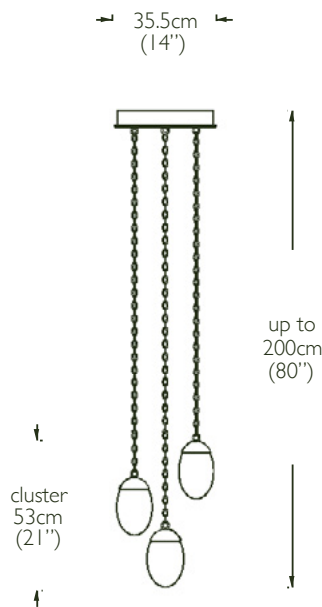

OCHRE

colours shown are a general indication of the actual finish

antique brass
satin nickel
blackened nickel

dimensions:

canopy size - 35.5cm diam x 5.5cm h (14" diam 2" h)
 pebble - 12.5cm w x 5cm d x 21cm h (5" w x 2" d x 8" h)
 pebble cluster height - 53cm (21")
 overall height provided - up to 200cm (80"), to be specified (US only)

light source:

6x LED total, each 1W, 2700K, approx 80 lumens,
 dimmable

wiring:

antique brass or blackened nickel finish - brown textile flex
 satin nickel finish - grey textile flex
 (UL listed)

installation:

it is advisable to measure from ceiling to bottom of chandelier in
 case longer chain or wire is required
 driver housed within canopy
 qualified electrician necessary for installation

weight:

approx 13kg (30lbs)