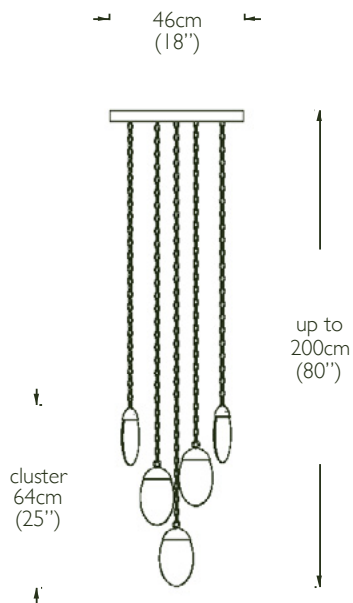

OCHRE

colours shown are a general indication of the actual finish

antique brass
satin nickel
blackened nickel

dimensions:

canopy size - 46cm diam x 5.5cm h (18" diam x 2" h)
 pebble - 12.5cm w x 5cm d x 21cm h (5" w x 2" d x 8" h)
 pebble cluster height - 64cm (25")
 overall height provided - up to 200cm (80"), to be specified (US only)

light source:

10x LED total, each 1W, 2700K, approx 80 lumens,
 dimmable

wiring:

antique brass or blackened nickel finish - brown textile flex
 satin nickel finish - grey textile flex
 (UL listed)

installation:

it is advisable to measure from ceiling to bottom of chandelier in
 case longer chain or wire is required
 driver housed within canopy
 qualified electrician necessary for installation

weight:

approx 20kg (44lbs)