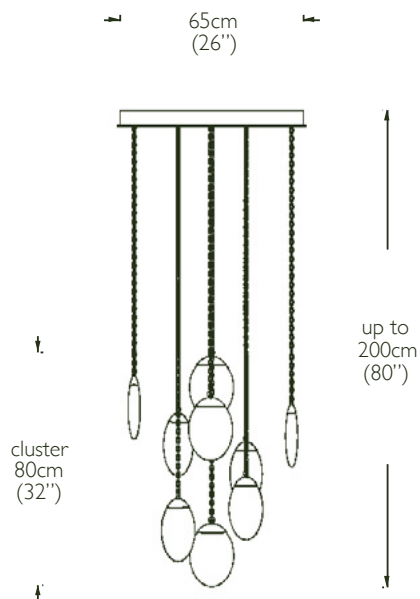

OCHRE

colours shown are a general indication of the actual finish

antique brass
satin nickel
blackened nickel

dimensions:

canopy size - 65cm diam x 5.5cm h (26" diam x 2" h)
 pebble - 12.5cm w x 5cm d x 21cm h (5" w x 2" d x 8" h)
 pebble cluster height - 80cm h (32" h)
 overall height provided - up to 200cm h (80" h), to be specified (USA only)

light source:

18x LED total, each 1W, 2700K, approx 80 lumens,
 dimmable

wiring:

antique brass or blackened nickel finish - brown textile flex
 satin nickel finish - grey textile flex
 (UL listed)

installation:

it is advisable to measure from ceiling to bottom of
 chandelier in case longer chain or wire is required
 driver(s) housed within canopy
 qualified electrician necessary for installation

weight:

approx 40kg (88lbs)