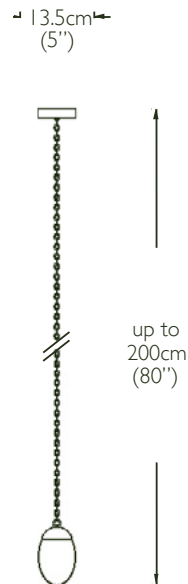

OCHRE

colours shown are a general indication of the actual finish

antique brass
satin nickel
blackened nickel

- dimensions: canopy size - 13.5cm diam x 3cm h (5" diam x 1" h)
pebble - 12.5cm w x 5cm d x 21cm h (5" w x 2" d x 8" h)
overall height provided - up to 200cm (80")
- light source: 2x LED total, each 1W, 2700K, approx 80 lumens,
US dimmable, EU/UK non dimmable
(dimmable with remote driver, please enquire)
- wiring: antique brass or blackened nickel finish - brown textile flex
satin nickel finish - grey textile flex
(UL listed)
- installation: it is advisable to measure from ceiling to bottom of chandelier in
case longer chain or wire is required
driver housed within canopy
qualified electrician necessary for installation
- weight: approx 2.5kg (6lbs)
- custom sizes and alternative suspension styles available,
please enquire

celestial pebble single

solid glass drops illuminated by LED, antique brass, blackened or satin nickel cap with matching chain and canopy