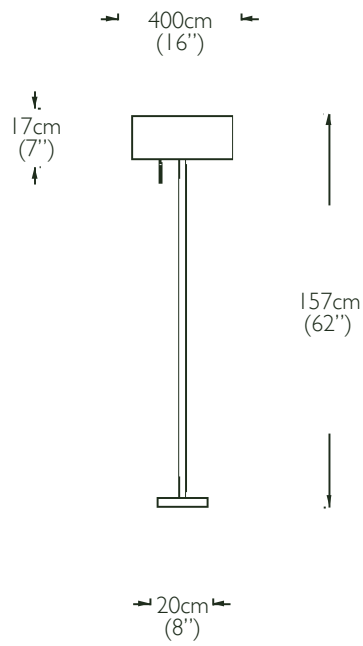

OCHRE

floor lamp:

base - 20cm diam x 143cm h (8" diam x 56" h)

shade - 40cm diam x 17cm h (16" diam x 7" h)

overall height - 157cm (62" h)

light source:

1 x E27 (EU/UK), E26 (US) bulb holder, screw fitting
bulb not supplied, max 60 watts, LED bulb recommended

wiring:

twisted silk flex, colour to complement base

length - 2m (80") from base

weight:

approx 6.6kg (15lbs)

sungaya floor lamp

hand-stitched leather base with matching silk shade and decorative leather tassel