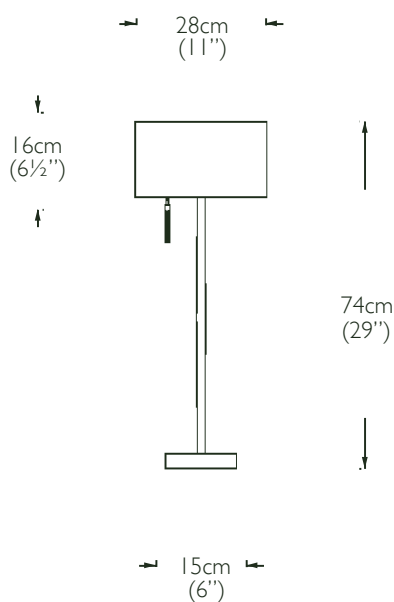

OCHRE

table lamp:

base - 15cm diam x 61cm h (6'' diam x 24'' h)
 shade - 28cm diam x 16cm h (11'' diam x 6 1/2'' h)
 overall height - 74cm (29'' h)

light source:

1 x E27 (EU/UK), E26 (US) bulb holder, screw fitting
 bulb not supplied, max 60 watts, LED bulb recommended

wiring:

twisted silk flex, colour to complement base
 length - 2m (80'') from base
 cord switch 30cm (12'') from base

weight:

approx 1.5kg (4 lbs)

sungaya table lamp

hand-stitched leather base with matching silk shade and decorative leather tassel