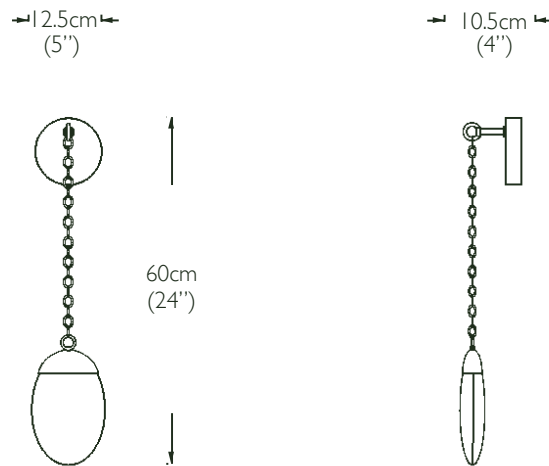

OCHRE

**wall light:**

back plate - 12cm diam x 3cm d (3¾" diam x 1" d)  
 overall - 12.5cm w x 10.5cm d (5" w x 4" d)  
 pebble - 12.5cm w x 5cm d x 21cm h (5" w x 2" d x 8" h)  
 maximum overall height - 60cm h (24" h)  
 minimum height - 29cm h (11½" h)  
 adjustable chain provided

**light source:**

2x LED total, each 1W, 2700K, approx 80 lumens,  
 US dimmable, EU/UK non dimmable  
 (dimmable with remote driver, please enquire)

**wiring:**

antique brass and blackened finish - brown twisted silk  
 or satin nickel finish - grey twisted silk  
 (UL listed)

**installation:**

driver housed within wall fitting  
 qualified electrician necessary for installation

**weight:**

approx 2.5kg (6lbs)

**with fixed stem:**

overall - 12.5cm w x 10.5cm d x 60cm h (5" w x 4" d x 23" h)

**light source:**

2x LED total, each 1W, 2700K, approx 80 lumens,

**weight:**

approx 2.5kg (6lbs)