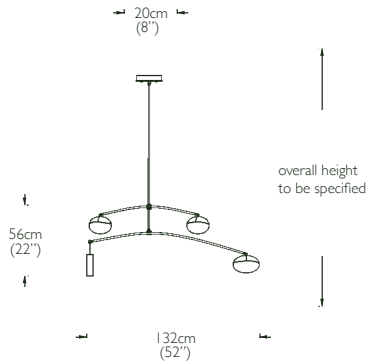

OCHRE

dimensions:

canopy size - 20cm diam (8" diam)
 fixture size - 132cm w x 56cm h (52" w x 22" h)
 depth - variable up to maximum 112cm (44")
 (tier angle can be set between 0 and 90° at installation)
 pebble - 21cm w x 5cm d x 12.5cm h (8" w x 2" d x 5" h)
 overall height - to be specified

light source:

6x LED total, each 1W, approx 80 lumens, dimmable
 UL listed

installation:

please measure from ceiling to bottom of pendant to determine overall height required so the appropriate length of stem can be provided
 stem height not adjustable
 note that the ceiling canopy and electrical connection point are not at the centre of the light fitting
 driver housed within canopy
 qualified electrician necessary for installation

weight:

approx 15kg (30lbs)

gaia pendant oak

solid glass drop with oak cap, canopy and matching counterweight, illuminated by LED, arm and stem in antique brass, blackened or satin nickel