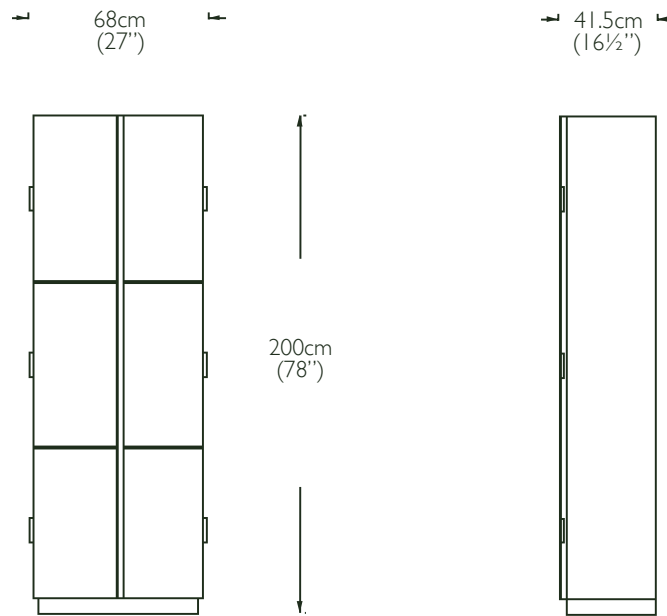

OCHRE

colours shown are a general indication of the actual finish
blackened steel frame

dimensions:

external - 68cm w x 41.5cm d x 200cm h (27" w x 16½" d x 78" h)
internal - 60cm w x 33cm d x 190cm h (23½" w x 13" d x 74¾" h)
with 5 adjustable steel shelves